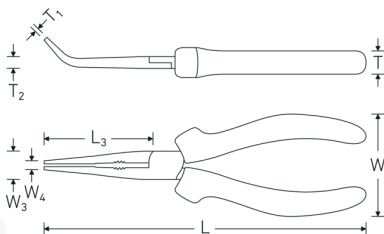

Telephone pliers

6731

Art.No. **67311200**
 GTIN **4018754338740**
 Model **6731 TELEFONZ. B 200, VERCHR, 2KGRIF**

Label.

Telephone pliers L.200mm Head Chrome-plated Handles 2-component handles

Features.

- flat nose round pliers, curved (Form B 45°) with cutting edge and burner hole
- for gripping, holding and cutting cables as well as soft and hard wire
- with burner hole for holding nuts and stud bolts
- flat-round, curved jaws with serrated gripping surfaces
- drop-forged from tempered tool steel
- cutting edges with additional induction hardening to approx. 64 HRC
- chrome plated head
- 2-component handles
- DIN ISO 5745

Technical Drawing.

Technical Attributes.

Jaw length mm (b) 63 mm

Logistics data.

Depth mm (IFS) 204

| | | | |
|-------------------------------|---------------------|-----------------------------|------------------------|
| Width mm (b) | 57 mm | Width mm (IFS) | 55 |
| DIN | DIN ISO 5745 | Height mm (IFS) | 25 |
| Handles | 2-component handles | Length (packed, mm) | 262 |
| Height mm (h) | 35 mm | Width (packed, mm) | 112 |
| Head | Chrome-plated | Height (packed, mm) | 70 |
| Head width mm (a) | 20 mm | Volume (packed, dm3) | 2.05408 dm3 |
| Head thickness mm (T2) | 11 mm | Art. no. | 67311200 |
| Length mm (L) | 200 mm | Weight (gross, kg) | 1,122 |
| Tip width mm (f) | 5 mm | Weight PAP (kg) | 0,052 |
| Tip thickness mm (T1) | 4 mm | Weight PVC (kg) | 0,002 |
| Squares | 45 ° | GTIN | 4018754338740 |
| | | Country of origin | VIET NAM |
| | | Region of origin | Ausländischer Ursprung |
| | | WEEE/ElektroG | nicht ear-pflichtig |
| | | Customs tariff no. | 82032000 |
| | | Packing standard | 5 |
| | | Weight | 215 g |